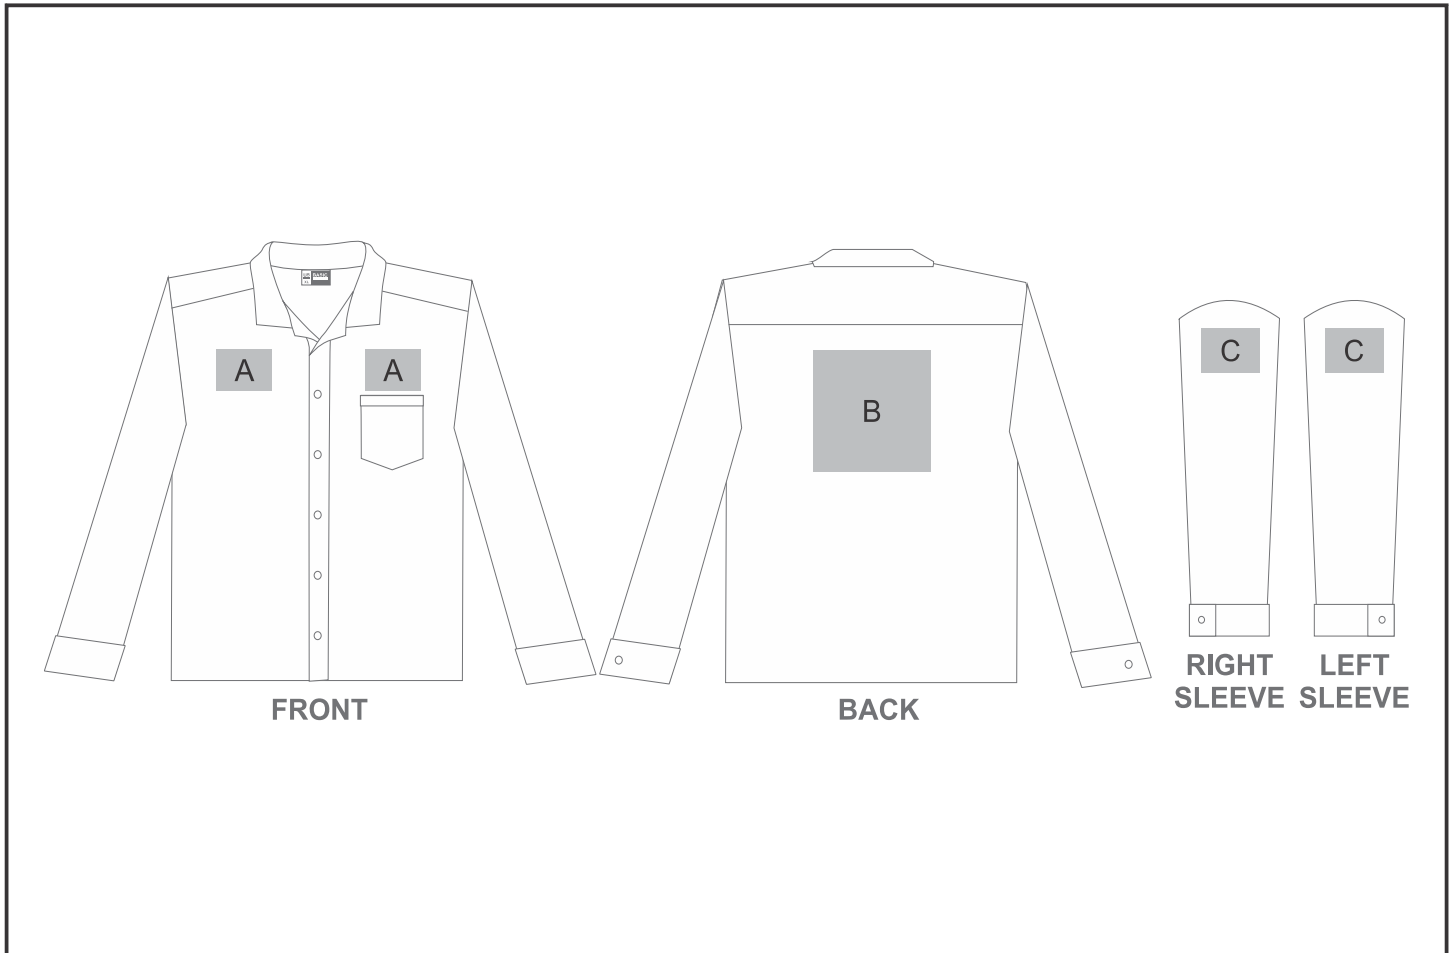

BAS-810

Mens Long Sleeve Aspen Shirt

Need to know:

Includes 1-Position Embroidery OR 1 Position Digital Transfer (setup fee applies)

- Cannot guarantee a 100% straight branding on any clothing item with check or stripe detail
- **EMB/DTC inclusive Parameters:** Left/Right Chest OR Back =100mm x 100mm

Branding Options:

| Position | Branding Method (Branding Code) | No. of Colours | Dimension |
|----------|---------------------------------------|----------------|-------------------------|
| A | Embroidery (EM-CLOTHING) | N/A | 100mm wide x 100mm high |
| A | Screen Print (SC) | 6 Colours | 100mm wide x 80mm high |
| A | Digital Transfer Clothing A6 (DTC-A6) | Full Colour | 100mm wide x 100mm high |
| A | Silicone (STP-A) | N/A | 30mm wide x 30mm high |
| A | Silicone (STP-B) | N/A | 50mm wide x 50mm high |
| A | Silicone (STP-C) | N/A | 80mm wide x 80mm high |
| A | Silicone (STP-D) | N/A | 100mm wide x 40mm high |

| | | | |
|---|---------------------------------------|-------------|-------------------------|
| B | Screen Print (SC) | 6 Colours | 200mm wide x 200mm high |
| B | Digital Transfer Clothing A6 (DTC-A6) | Full Colour | 105mm wide x 148mm high |
| B | Digital Transfer Clothing A5 (DTC-A5) | Full Colour | 210mm wide x 148mm high |
| B | Silicone (STP-A) | N/A | 30mm wide x 30mm high |
| B | Silicone (STP-B) | N/A | 50mm wide x 50mm high |
| B | Silicone (STP-C) | N/A | 80mm wide x 80mm high |
| B | Silicone (STP-D) | N/A | 120mm wide x 40mm high |

| | | | |
|---|---------------------------------------|-------------|-----------------------|
| C | Embroidery (EM-CLOTHING) | N/A | 80mm wide x 80mm high |
| C | Screen Print (SC) | 6 Colours | 60mm wide x 60mm high |
| C | Digital Transfer Clothing A6 (DTC-A6) | Full Colour | 80mm wide x 80mm high |
| C | Silicone (STP-A) | N/A | 30mm wide x 30mm high |
| C | Silicone (STP-B) | N/A | 50mm wide x 50mm high |
| C | Silicone (STP-C) | N/A | 80mm wide x 80mm high |